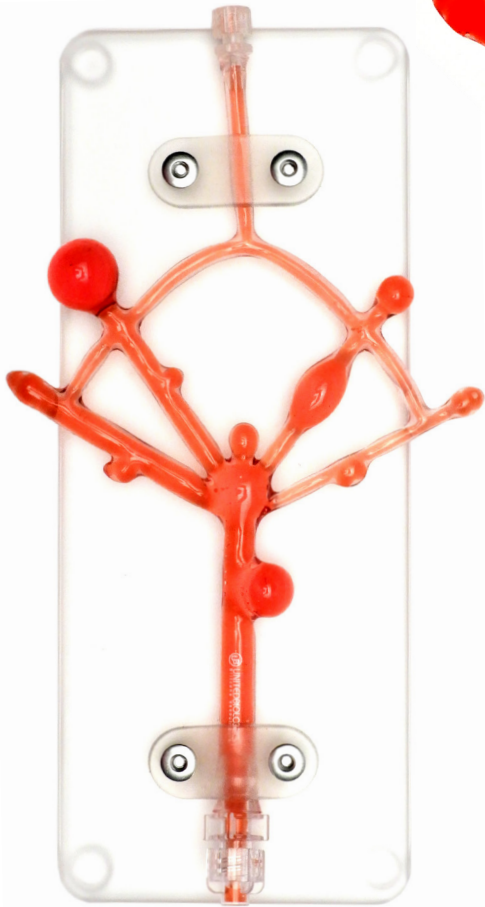

F.L.A.W.S.

(Fusiform, Bilobe, Amorphic, Wide Neck, Saccular)

SKU: FLA00V01

The F.L.A.W.S. model, 10 aneurysms in 1 pocket-sized system!

Deploy your coils and stents in a variety of parent arteries and morphologies; **F**usiform, **B**i-Lobe, **A**morphic, **W**ide-Neck, or **S**accular.

This vessel was constructed to provide a clinical scenario for testing, training, and demonstration.

*F.L.A.W.S. on Acrylic Platform

The vessel pictured was filled with colored dye for easy viewing.

*Accessories sold separately.

*F.L.A.W.S. on Flowtek 215